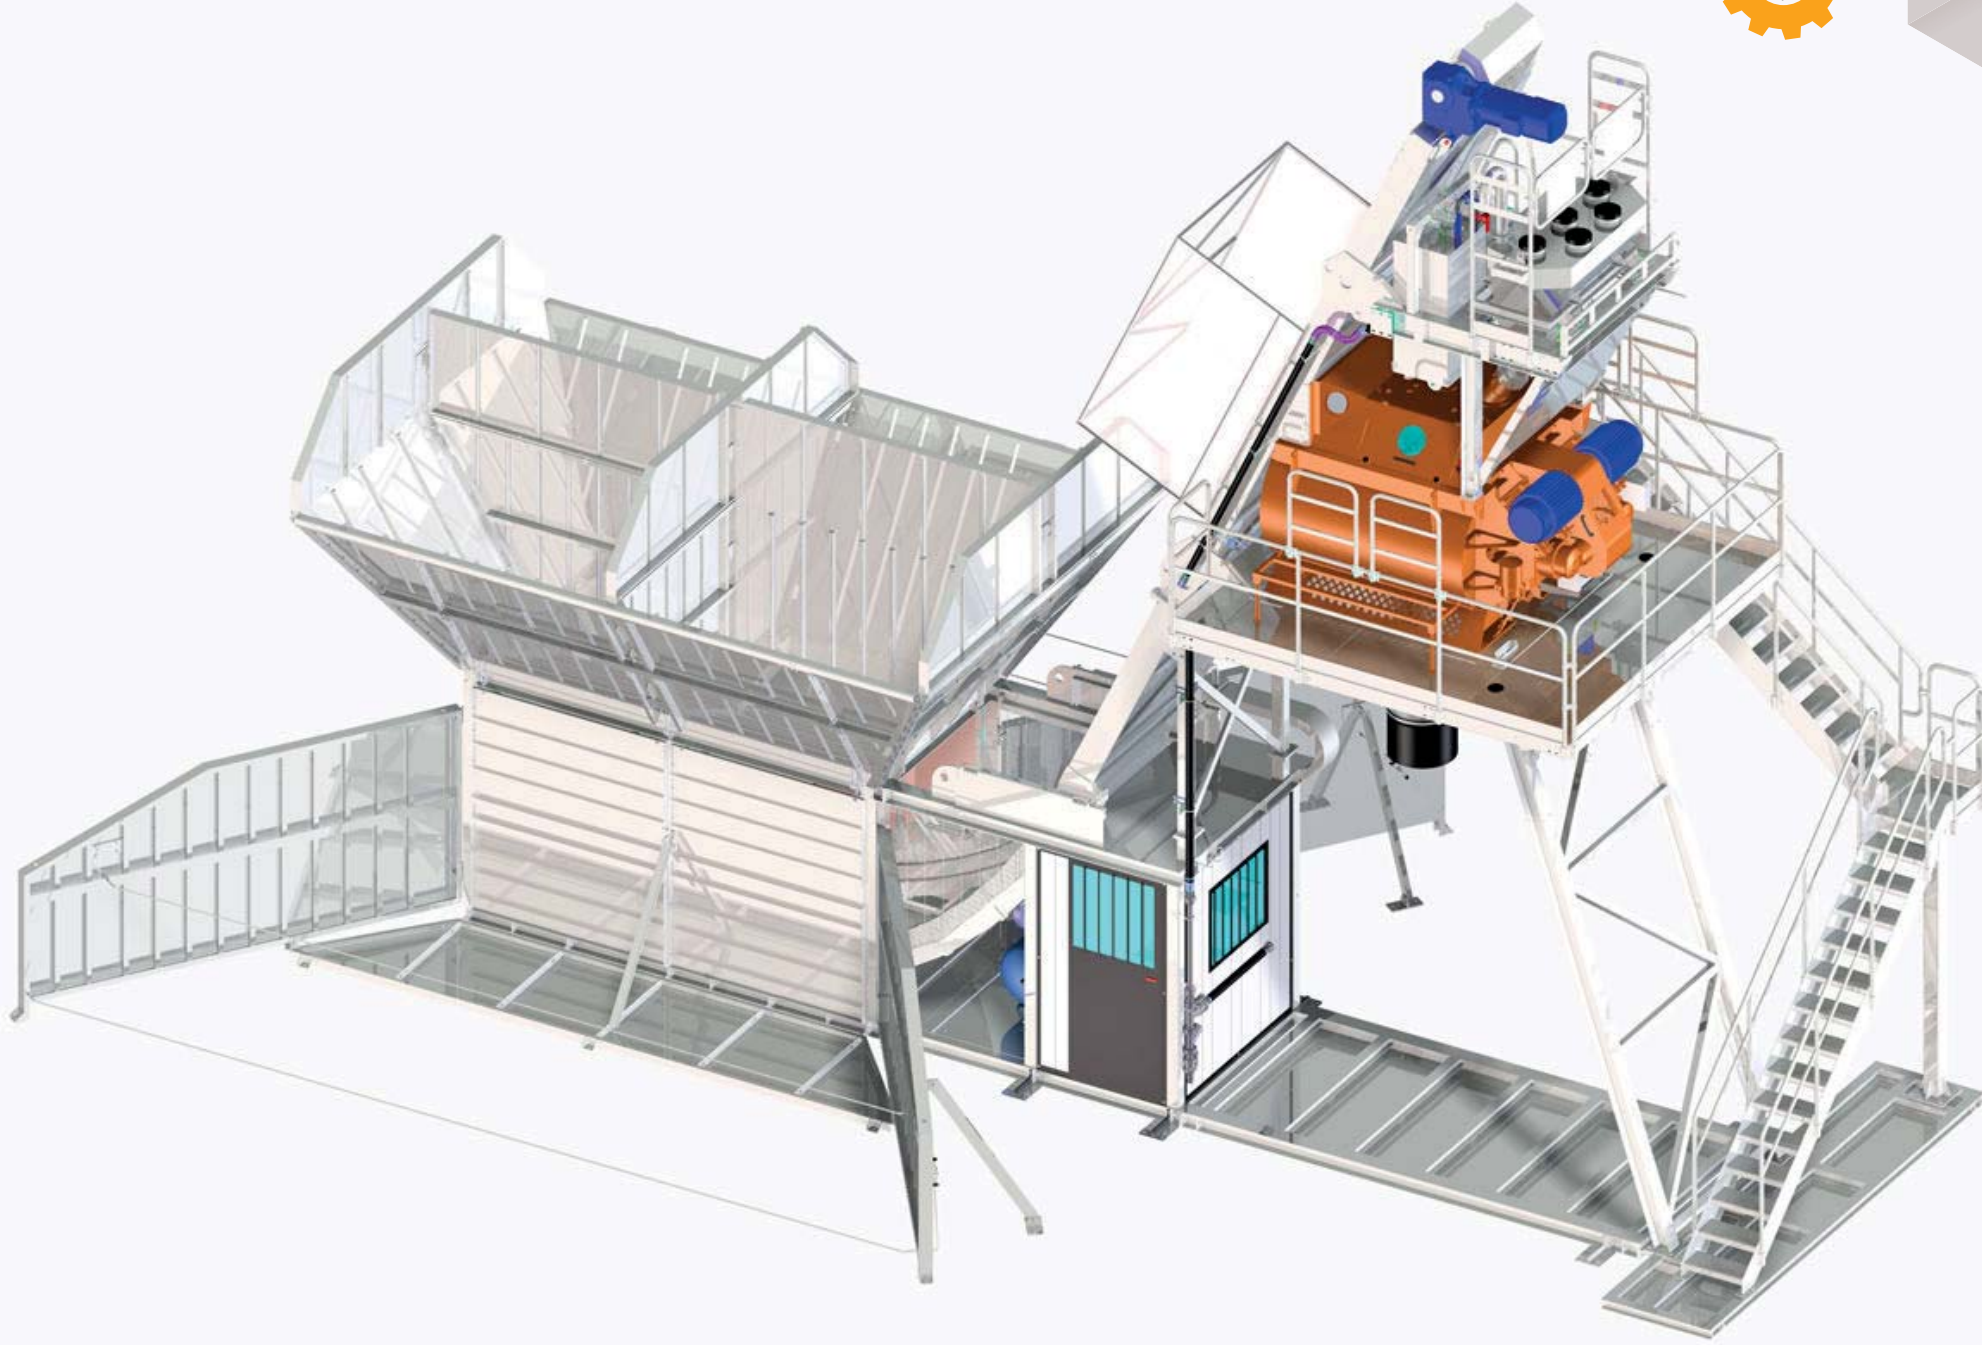

www.insmakina.com

BETON SANTRALLERİ BATCHING PLANT